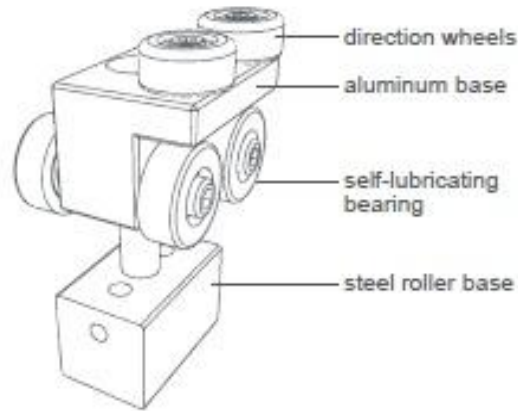

Parking: Folding doors move quietly with special rollers on the track rail driver which is screwed in and supported by a steelbeam. The rollers are specially designed so that the panes easily slide immediately in and out from the storage area.