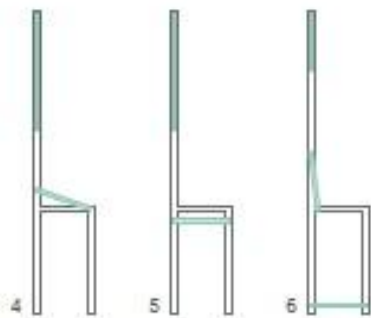

Parking: Folding doors move quietly with special rollers on the track rail driver which is screwed in and supported by a steelbeam. The rollers are specially designed so that the panes easily slide immediately in and out from the storage area.