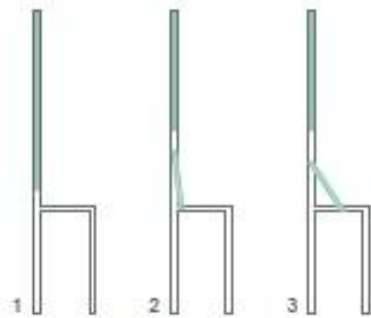

Parking: Folding doors move quietly with special rollers on the track rail driver which is screwed in and supported by a steelbeam. The rollers are specially designed so that the panes easily slide immediately in and out from the storage area.